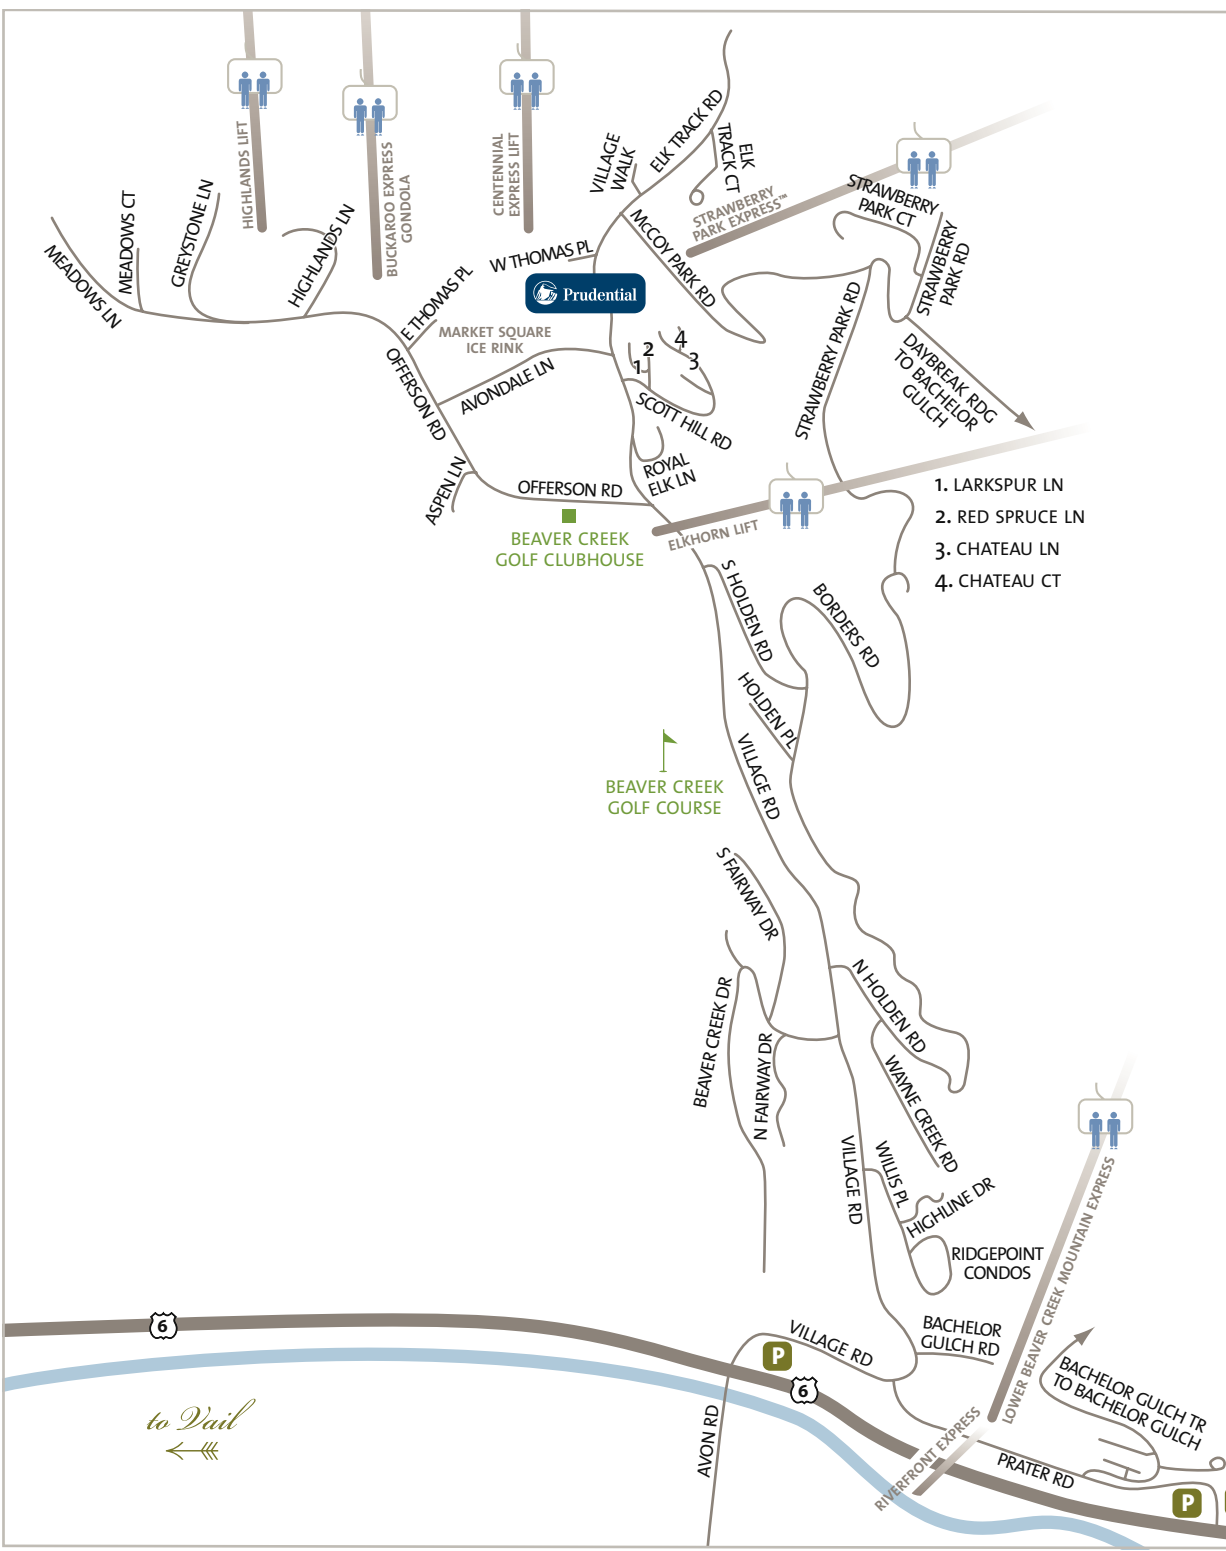

BEAVER CREEK

1. LARKSPUR LN
2. RED SPRUCE LN
3. CHATEAU LN
4. CHATEAU CT

to Edwards
➔➔➔

to Vail
←➔➔